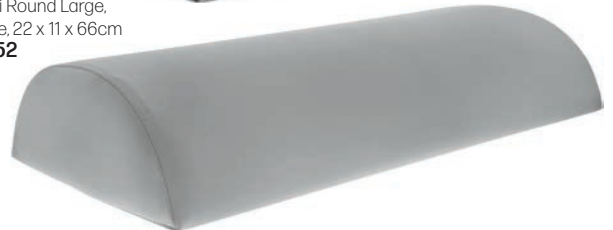

17050

Semi Round, Medium

Grey, 15 x 7.5 x 66cm

17051

Semi Round Large,

White, 22 x 11 x 66cm

17052

BOOSTER CUSHION