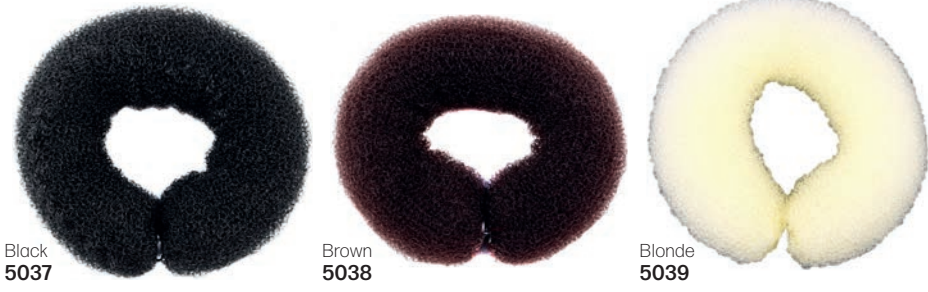

Donut, 8.5cm