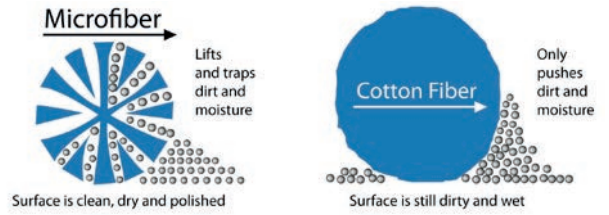

80% Polyester, 20% Polyamide
10 per bag
50 x 90cm
260g

Black
4888

White
4889

Dark Green
5910

Plum
5911

Navy
5913

Aqua
5915

Salon Fuels Cotton Towels
Our cotton towels are vat-dyed, chemical-resistant, will not fade, easy to wash.