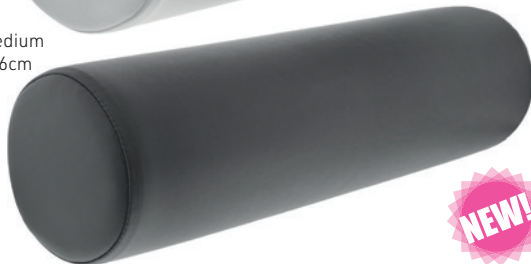

3720

DISPOSABLE BACKREST PROTECTOR

Plastic 54 x 5 x 23cm

50 pieces

6629

Bolster Cushions

Full Round, Large
White, 22cm x 66cm
17049

Full Round, Medium
Grey, 15cm x 66cm
17050

Semi Round, Medium
Grey, 15cm x 7.5cm x 66cm
17051

Semi Round Large,
White, 22cm x 11cm x 66cm
17052

BOOSTER CUSHION
black
2252

All-In-One Wash Units

Vinyl upholstery, complete with black or white ceramic basin as indicated, chrome mixer tap, hand shower with flexi-pipe, waste fitting, waste connector, tilting mechanism & basin fixing kit.