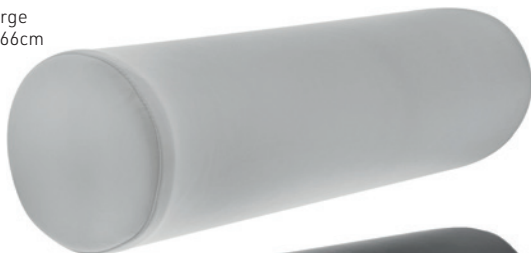

3720

DISPOSABLE BACKREST PROTECTOR

Plastic 54 x 5 x 23cm

50 pieces

6629

Bolster Cushions

Full Round, Large
White, 22cm x 66cm
17049

Full Round, Medium
Grey, 15cm x 66cm
17050

Semi Round, Medium
Grey, 15cm x 7.5cm x 66cm
17051

Semi Round Large,
White, 22cm x 11cm x 66cm
17052

BOOSTER CUSHION
black
2252

All-In-One Wash Units

Vinyl upholstery, complete with black or white ceramic basin as indicated, chrome mixer tap, hand shower with flexi-pipe, waste fitting, waste connector, tilting mechanism & basin fixing kit.