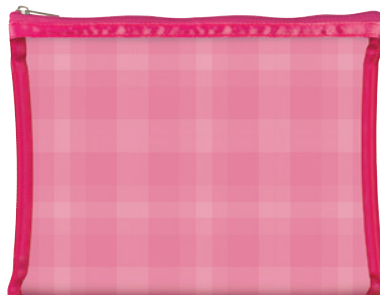

Clear Precious Metals Gold/Clear
152.4mm x 50.8mm x 76.2mm
Cosmetic bag with a shiny metallic trim & zipper closure is just the right size to carry an assortment of makeup essentials. The clear PVC material makes it easy to see the enclosed contents & the small size is perfect for travel.
13159

Cosmetic Bag Paisley Clutch Black
317.5mm x 231.8mm
Carry all of your essentials in this elegant, fully lined clutch with zipper closure from the Paisley Clutch Collection. The polyurethane material is embossed with an attractive paisley pattern & the black inner lining adds a chic, finished touch. This clutch includes an additional outside pocket for added convenience.
13160

Small Paisley Clutch Black
241mm x 127mm
Carry all of your essentials in this elegant, fully lined clutch with zipper closure from the Paisley Clutch Collection. The polyurethane material is embossed with an attractive paisley pattern & the black inner lining adds a chic, finished touch. This clutch includes an additional outside pocket for added convenience.
13161

Cosmetic Bag Pink Simple Mesh Zipper
165.1mm x 101.6mm
Small mesh pouch with zipper closure is just the right size for a few essential makeup or skin care must-haves.
13163

Cosmetic Bag Pink Simple Mesh Zipper
228.6mm x 165.1mm x 12.7mm
This large mesh pouch with zipper closure is perfect for packaging travel-sized beauty products.
13164