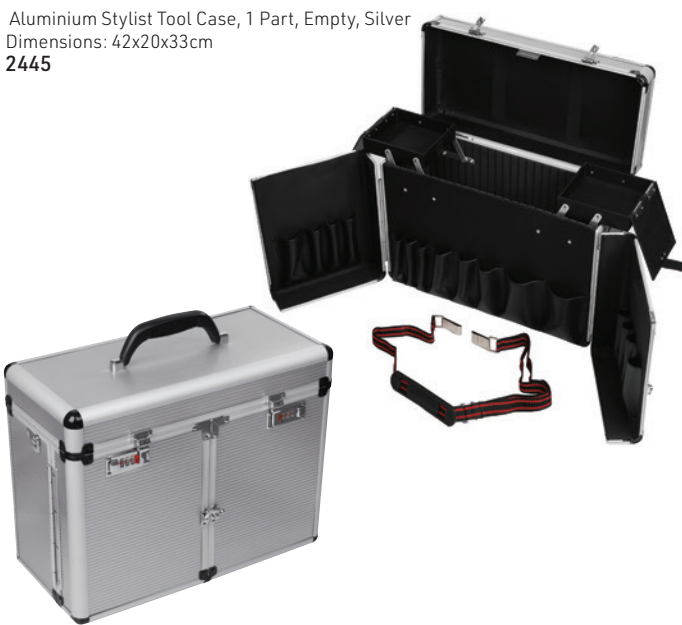

Aluminium Stylist Tool Case, 1 Part, Empty, Silver
Dimensions: 42x20x33cm
2445