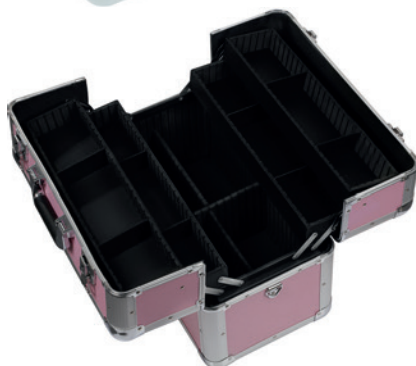

Manicure & Polish Case, Empty
2 Trays for 68 bottles.
Dimensions: 26x30x27cm
14659