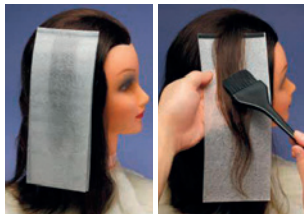

Salon Fuels End Wraps

Salon Fuels Meché

Color Training Wefts

Jumbo
10 x 6cm,
1000 sheets
1864

Regular
8 x 5.5cm,
1000 sheets
1865

Meché Strips
Self-adhesive
18 pairs/bag
6208

Hilighting Meché
Sheets
10cm x 25cm
250 sheets
6712

100% Human Hair Wefts
For color training.
400mm x 150mm, 10 pack
6325

Human Hair Swatches for
Color Training
15614

Cotton Wool

Lux 100% Cotton Wool Roll
500g
12136

1kg
12137

Lux 100% Cotton Make-Up
Balls, 100 pack
12138

Lux 100% Cotton Disc Make-up
Maxi Pads, Smooth, 40
pack
12140

Lux Make-Up Pads, Smooth,
100 pack
12139

Loose Pleat Cotton Wool
500g 14150
1kg 12142

Cotton Wool Bale
3kg 2123

Neck Paper, Waterproof
Expandable, adhesive,
hygienic. Easily attaches
around the neck to prevent
product making contact
on the skin. Comfortable
material prevents itchiness
& rashes on the skin. 5 Rolls,
100 pieces each.
2777

BeautyPro Ear Buds
100 pack
8213

BeautyPRO

BeautyPro Cottonwool Round
Pads, 80 pack
4093

BeautyPRO

Whisks & Mixers

Auto Mixer with Battery
12109

Color Mixing Whisk
Assorted Colors
11147

Color Mixer, Flat
12166

Diane Lint Roller
7184

diane

Metal Crochet Hook
Single
3593

Non-Slip Pads
Can be cut to fit a
trolley or countertop.
2 pieces
330mm x 400mm
4967