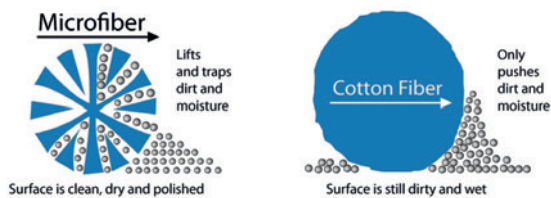

Salon Fuels Microfiber Towels
Ultra-absorbent, chemical-resistant, long-lasting, ultra-soft & thick, fast-drying & pre-shrunk.

80% Polyester, 20% Polyamide, 260g, 10 per bag

- 40x72cm Black 4886
- 40x72cm White 4887
- 50x90cm Black 4888
- 50x90cm White 4889

1. Also available in colors:
2. 50x90cm Dark Green 5910
   - 50x90cm Plum 5911
   - 50x90cm Grey 5912
   - 50x90cm Navy 5913
   - 50x90cm Lilac 5914
   - 50x90cm Aqua 5915
   - 50x90cm Pink 5916