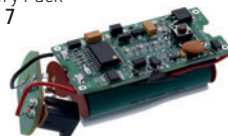

Battery Pack
15017