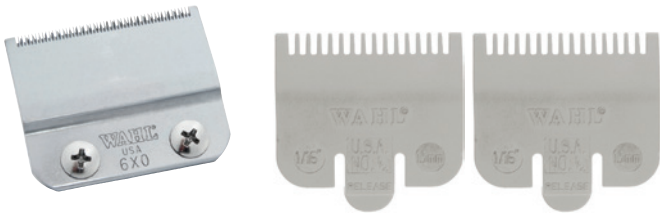

NEW!

WAHL BALDING CLIPPER

5 Star Balding Clipper ensures barbers & stylists give a surgically close cut, making it perfect for quick, precise & effortless skin & bald fades. The powerful electromagnetic motor cuts at twice the speed of pivot motors. The fine tooth blade can be adjusted to zero overlap for the perfect finish.

- Includes:
- 2 guide combs (1.5 & 4.5mm)
 - blade oil
 - cleaning brush
 - pre-shave brush
 - flat-top hairstyling comb

7423

Balding Clipper Blade Set
14636

Clipper Spare Combs
No. 1.5, 4.5mm
14891

No. 0.5, 1.5mm
14892