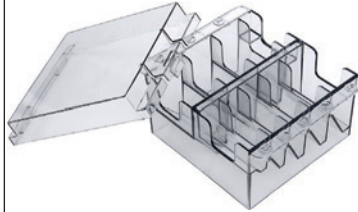

NEW!

Hair Clipper Holder, Black
Store & organize hair clippers for easy & quick access during services.
18110

NEW!

WAHL

WAHL CUTTING GUIDES
Combs 1-8 in a convenient caddy.

Black
3553

WAHL COMBS:

- #1 3mm 2707
- #2 6mm 2600
- #3 10mm 2601
- #4 13mm 2602
- #5 16mm 2603
- #6 19mm 2604
- #7 22mm 2605
- #8 25mm 2606
- #10 32mm 5548
- #12 38mm 2841