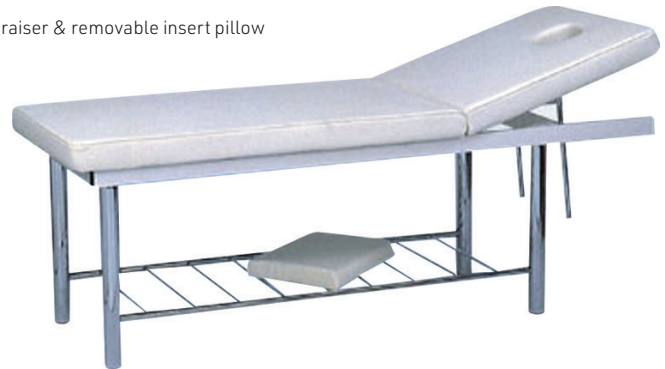

D01 BEAUTY COUCH,
Chrome with removable insert pillow & armrests
2339

D03 BEAUTY COUCH
with hydraulic pump-up lift & removable insert pil-
low & armrests
2340

D05 BEAUTY COUCH,
electric height-adjustable
(1 motor), removable
insert pillow &
armrests
4008

MASSAGE TABLE
with adjustable back raiser & removable insert pillow
2253

MASSAGE TABLE
electric height-adjustable (1 motor), manual back
rest (no motor) adjustable, white with blue trim
4011

PORTABLE MASSAGE TABLE
aluminium with height-adjustable legs & adjustable back raiser.
Folds for carrying
4010