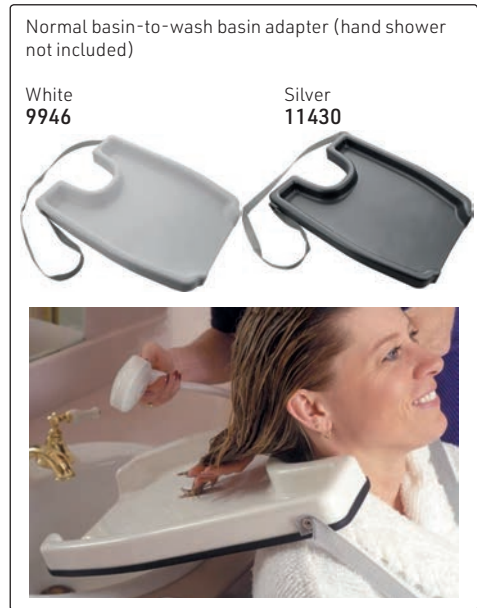

White
9946

Silver
11430