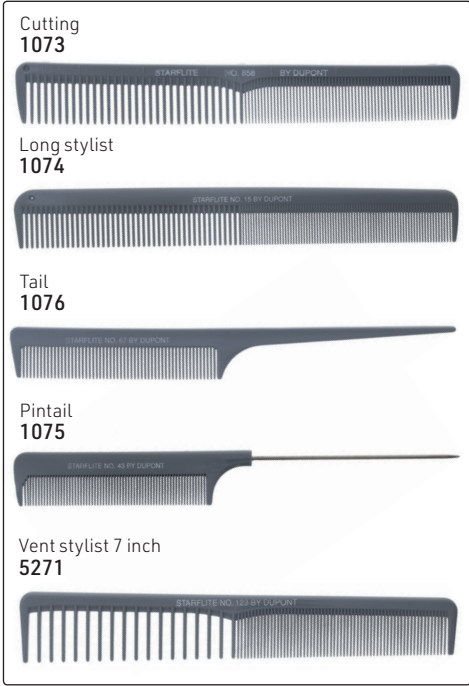

Starflite: Anti-static, flexible & durable

Black Diamond