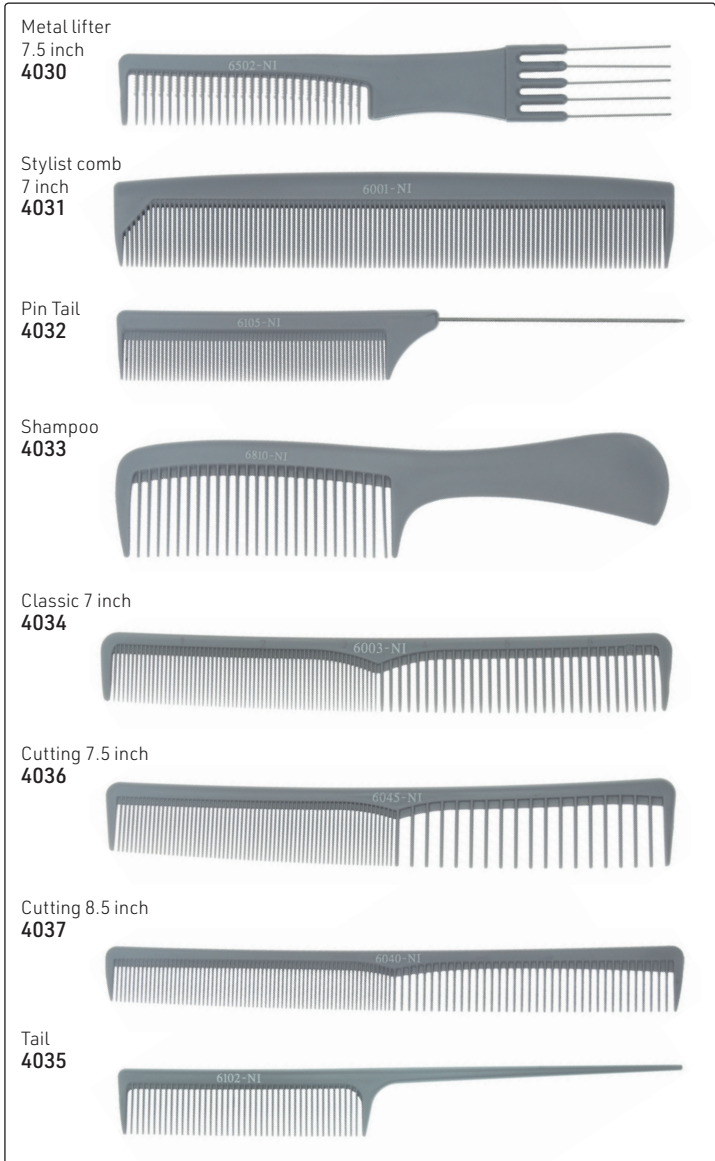

Krest

Starflite: Anti-static, flexible & durable

Black Diamond

Professional Nano technology combs, with flexibility, anti-microbial, chemical resistant, excellent quality

Nano ionic combs, with flexibility, help hair retain moisture & shine, seamless surface inhibiting bacterial growth. Anti-static

A-line Ionic comb set - Black, 9 combs
4266

A-Line Ionic comb set - Rose, 9 combs
15671

NEW!

A-line Ionic comb set - Pink, 9 combs
6389

A-Line Ionic comb set - White, 9 combs
15672

NEW!

A-line Ionic comb set - Purple, 9 combs
4362

A-Line Carbon Set, 9 combs
15673

NEW!

A-line Ionic comb set - Mint, 9 combs
14375

Wahl Clipper Comb,
assorted colours
11436

Men's combs:
130mm x 28mm
12168

154mm x 27mm
12169

THE BEARD PRO
Beard comb
shapes your neck & cheek line in just
minutes for the ideal beard shape
12253