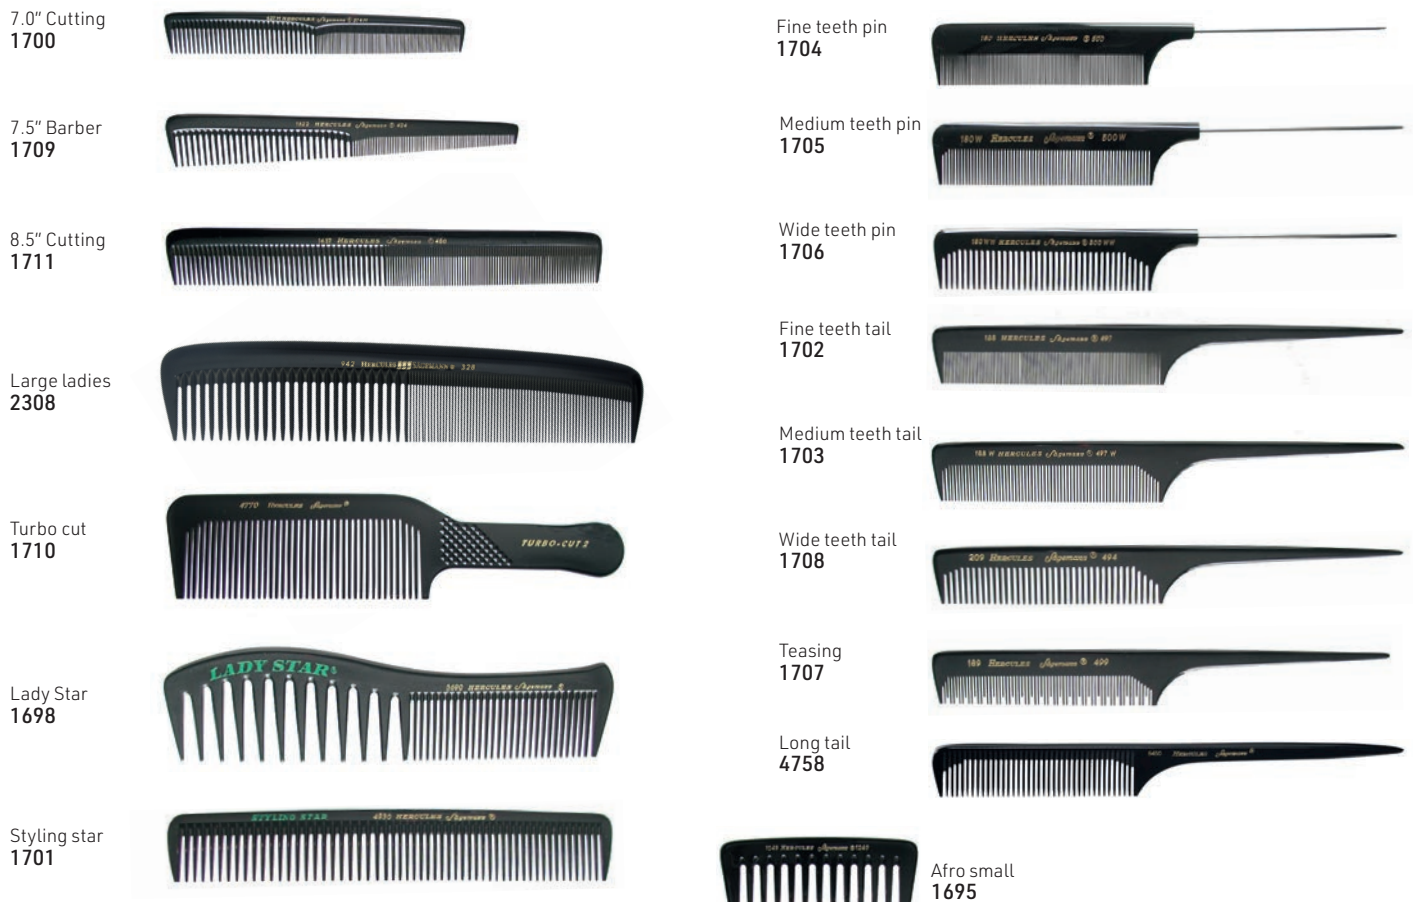

Presenting FLEXINITE Smart Comb Technology, whose teeth are seamless, causing no damage & flexible movement through hair. When cool, the FLEXINITE regains its original shape. It is light, washable & incredibly strong.

Pin tail, fine
13697

Ladies
13705

Cutting comb, 7 inch
13699

Cutting comb, 8.0 inch
13706

Handle comb
13700

Trimmer cutting comb
13707

Hercules-Sagemann: Hard rubber, durable, strong combs. Made in Germany

Cleopatra: Assorted cutting & tail combs

Mesh comb, 7 inch
6010

7 inch coarse/fine teeth
4915

8.5 inch handle comb
4923

Teaser
Metal Pins
3938

8 inch cutting comb
4916

Handle
4918

Clipper comb 7643
4883

8 inch needle tail comb
4922