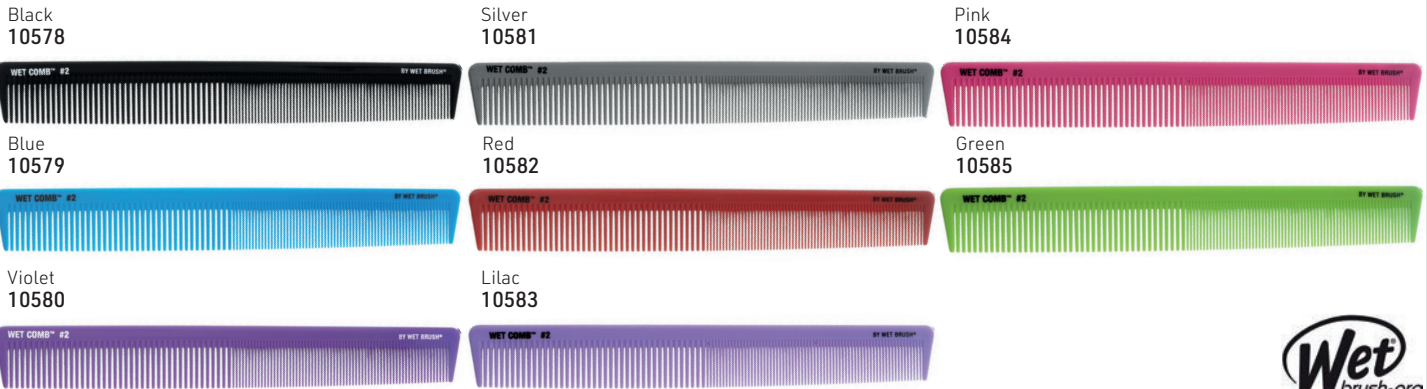

Silver
9478

Purple
9477

Teasing Comb,
24 pieces
per tub
11161

PRO DETANGLING COMB

Pro Detangling Comb - WaveTooth™ design prevents clumping & effortlessly glides through tangles. EasyGrip™ handle provides secure grip even with wet hands.

Black
15868

Pink
15869

Purple
15870

Wet Comb Kit, 10 piece
Pink with pop-up brush
9493

FROM WET BRUSH - Carbonite

Carbon, heat-proof, ideal for use with hot tools

Dresser comb
14337

Cutting comb
14338

Metal tail comb
14339

Tail comb
14340

Dresser comb with hook
14341

Dresser comb wide tooth
14342

THE WET COMB 2

Precision styling - the perfect degree of firmness for optimal performance. High heat & chemical-resistance. Designed to withstand heat up to 240°C. Works great on wet or dry hair. Anti-static, smooth finishing. Ultra-lightweight

WET BRUSH - COMB DETANGLER MOROCCAN

Powder Blue
14532

Pink
14533