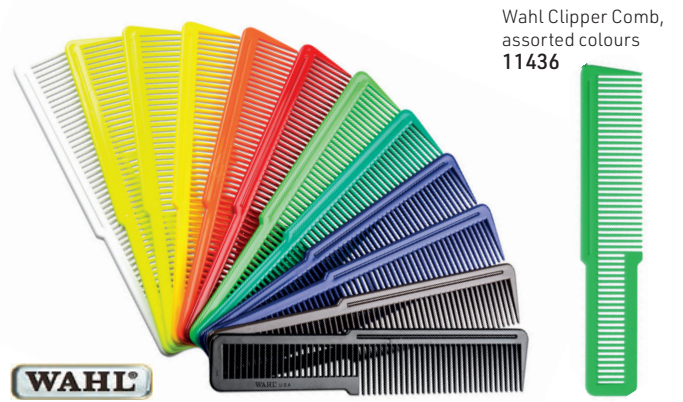

A-line Ionic comb set - Black, 9 combs
4266

A-Line Ionic comb set - Rose, 9 combs
15671

NEW!

A-line Ionic comb set - Pink, 9 combs
6389

A-Line Ionic comb set - White, 9 combs
15672

NEW!

A-line Ionic comb set - Purple, 9 combs
4362

A-Line Carbon Set, 9 combs
15673

NEW!

A-line Ionic comb set - Mint, 9 combs
14375

Wahl Clipper Comb,
assorted colours
11436

Men's combs:
130mm x 28mm
12168

154mm x 27mm
12169

THE BEARD PRO
Beard comb
shapes your neck & cheek line in just
minutes for the ideal beard shape
12253