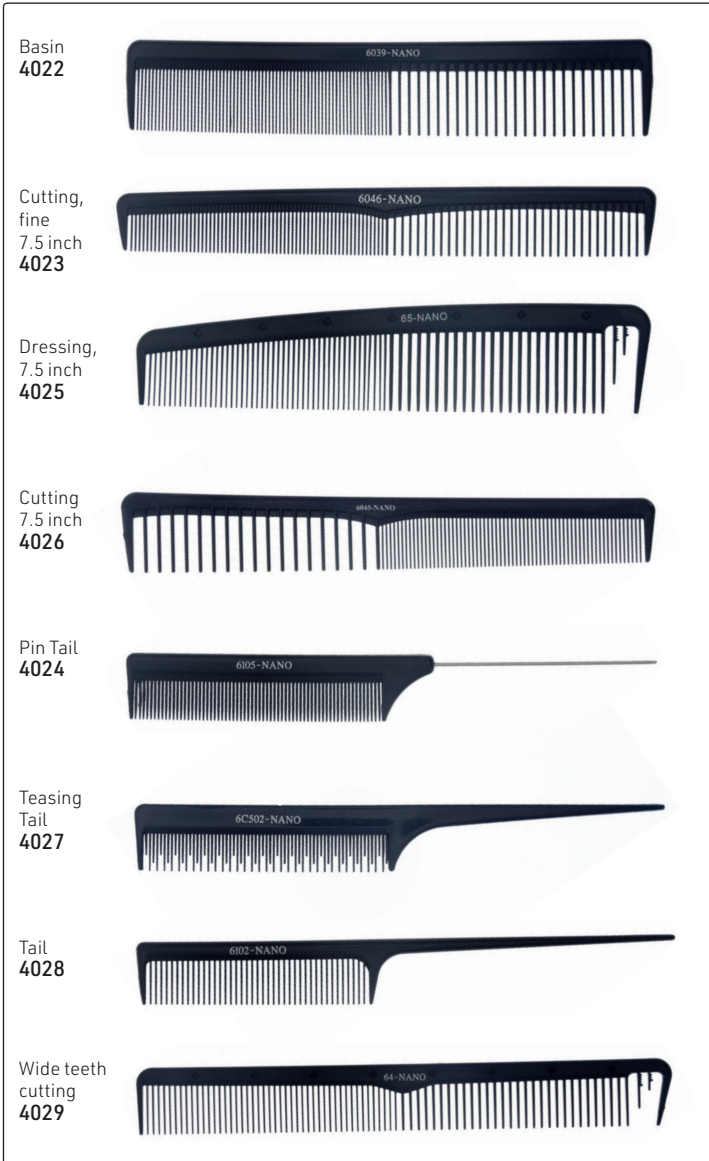

Professional Nano technology combs, with flexibility, anti-microbial, chemical resistant, excellent quality

Nano ionic combs, with flexibility, help hair retain moisture & shine, seamless surface inhibiting bacterial growth. Anti-static