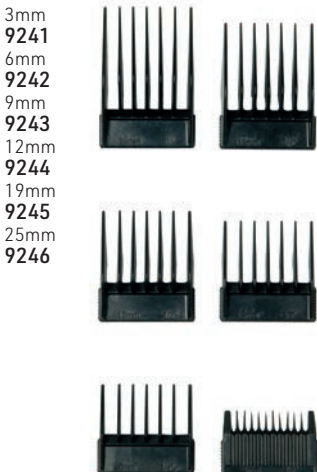

JAGUAR
CM2000
 Shell colour
9228

JAGUAR
CM2000
 Coral colour
9229

JAGUAR CM2000 ACCESSORIES
 Blade set: steel, chrome **4354**

CM2000 Jaguar
 Clipper casing
4756
 (not shown)

Attachment Combs

Maintenance Set
 for cutting
 blades
9230

- Charging time: 2,5 hours
- Weight: 238g
- Standard cutting length: 0,5mm with variable settings
- Longer battery lifetime
- Sharp, steel cutting head

Component set
14801

Cutting Head
14802

Adaptor plug
13184