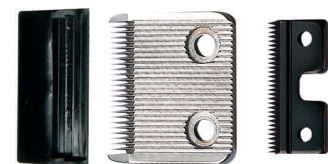

JAGUAR
CM2000 PROFESSIONAL
 Black
14107

JAGUAR
JAGUAR CM2000 FUSION
 Developed by professionals for professionals. Extremely quiet, two-pole pivot motor. Precision cutting plates, extraordinary sharpness, long-lasting, extremely good cutting quality.
 6 attachment combs
7289

JAGUAR
CM2000
 Shell colour
9228

JAGUAR
CM2000
 Coral colour
9229

JAGUAR CM2000 ACCESSORIES
 Blade set: steel, chrome **4354**

CM2000 Jaguar
 Clipper casing
4756
 (not shown)

Attachment Combs

Maintenance Set
 for cutting
 blades
9230

Jaguar cord/cordless, rotary motor clippers

From Jaguar
J-CUT 50 Clipper, long battery lifetime & a powerful, fast-operating motor. Suitable for mains & battery operation. Ideal for barbers.
 4 attachment combs
 (3, 6, 9 & 12mm)
12054

- Charging time: 2,5 hours
- Weight: 238g
- Standard cutting length: 0,5mm with variable settings
- Longer battery lifetime
- Sharp, steel cutting head

Component set
14801

Cutting Head
14802

Adaptor plug
13184