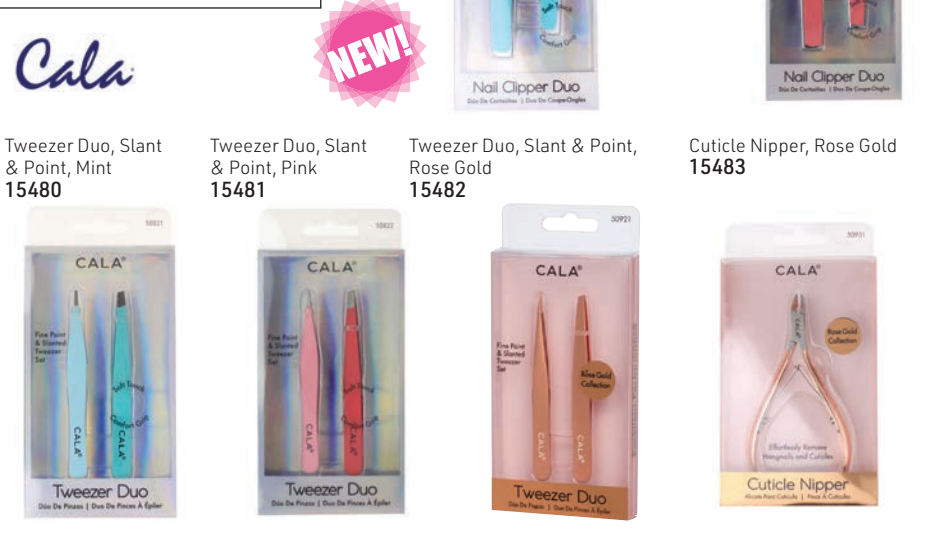

# Nail & Beauty Implements

**NAIL & BEAUTY IMPLEMENTS**

**Tweezers: Slant, Soft Touch, rubberized anti-slide layer**

**focus**  
Italy

**Slant, coloured stainless steel**

**focus**  
Italy

**3 Claveles**

**NAIL & BEAUTY IMPLEMENTS**