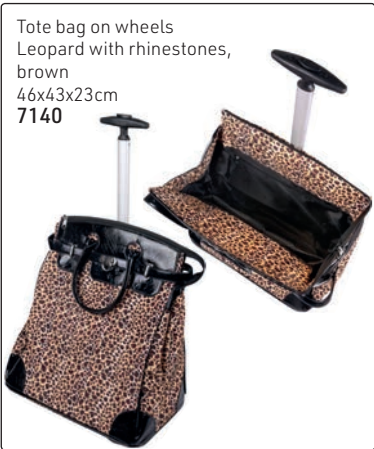

Green  
14244

Vinyl scissor cases  
Black  
10644

Blue  
10645

Green  
10660

Tool case, round,  
with belt clip  
7448

Pouch with removable  
holster, holds 2 shears  
2223

Scissor bag, black,  
square, rivets, 23x13cm  
11672

Scissor bag, black,  
small rivets, 23x13cm  
11673

Scissor bag, black,  
skull rivets, 23x13cm  
11674

**Cosmetic Bags**

**Precious Metals Pink**

Cosmetic bag with shiny metallic finish & zipper closure is just the right size to carry an assortment of makeup essentials.

139.7mm x 50.8mm x 76.2mm

**13154**

**Precious Metals Silver**

Cosmetic bag with shiny metallic finish & zipper closure is just the right size to carry an assortment of makeup essentials.

139.7mm x 50.8mm x 76.2mm