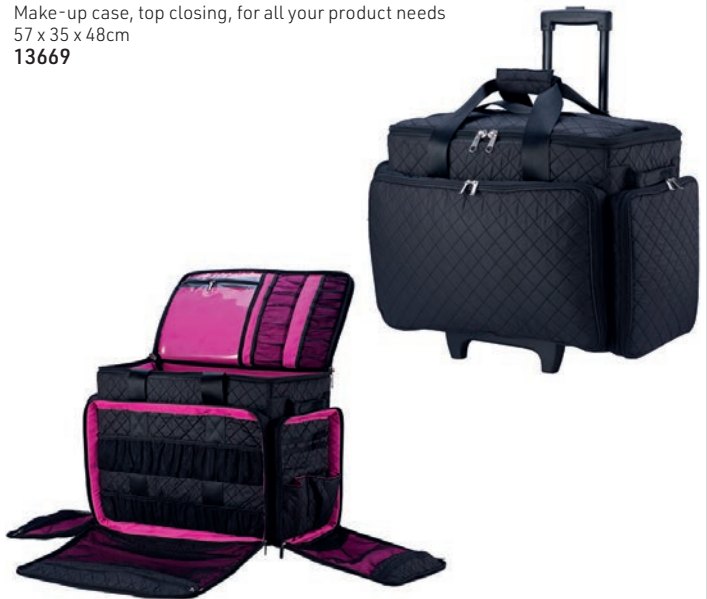

Make-up case, top closing, for all your product needs
57 x 35 x 48cm
13669