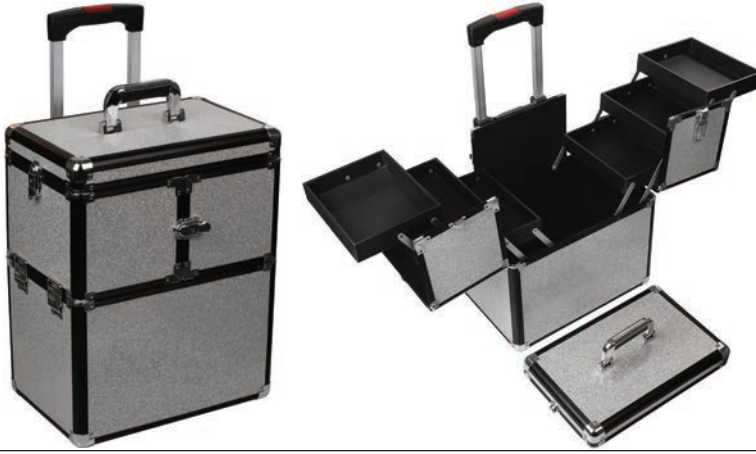

4 light fixtures,  
adjustable mirror  
36.5x18x27.5cm

Pink  
**14286**

White  
**14287**

Black  
**14288**

White Glitter, 1 part  
42x35x54cm  
9013

Waist Tool Skirt, vinyl, black  
9669

Black, 2 parts/  
3 options, stackable  
75.5x39.5x25cm  
6081