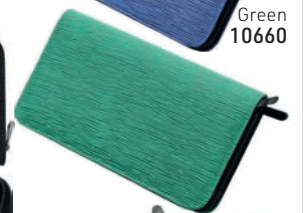

Light  
blue  
7163

Suede scissor cases  
Purple  
10641  
Blue  
10643

Spider motif  
4878

Black/clear vinyl  
4877

Scissor Case Snake Texture  
Shiny & textured, 2 zip compartments,  
space for 4 scissors & 4 additional tools  
Purple  
14243

Green  
14244

Vinyl scissor cases  
Black  
10644

Blue  
10645

Green  
10660

Tool case, round,  
with belt clip  
7448

Pouch with removable  
holster, holds 2 shears  
2223

Scissor bag, black,  
square, rivets, 23x13cm  
11672