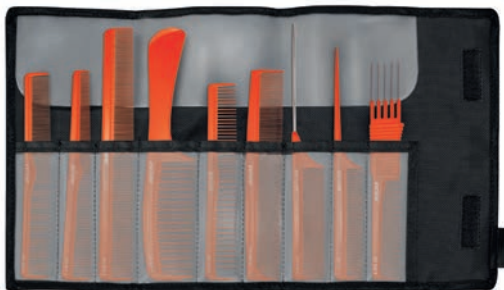

A-line Ionic comb set - Orange, 9 combs
14376