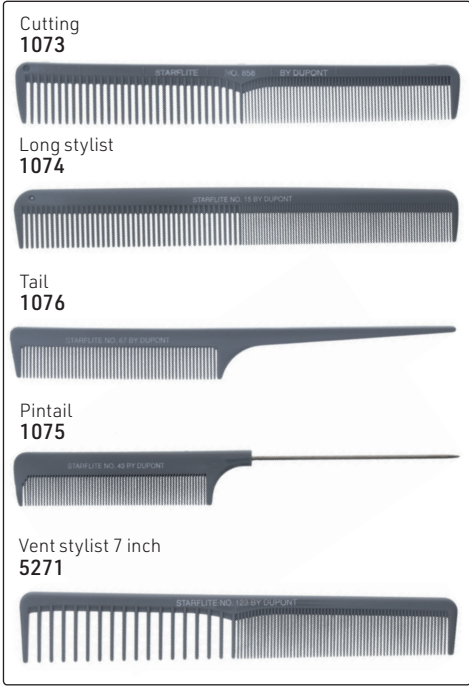

Krest

XL Pin set of 2  
1652

Clipper  
comb  
1654

7.75 inch Teaser  
1653

**Krest**

**Starflite: Anti-static, flexible & durable**

**Black Diamond**

**Professional Nano technology combs, with flexibility, anti-microbial, chemical resistant, excellent quality**

**Nano ionic combs, with flexibility, help hair retain moisture & shine, seamless surface inhibiting bacterial growth. Anti-static**

A-line Ionic comb set - Black, 9 combs  
4266

A-Line Ionic comb set - Rose, 9 combs  
15671