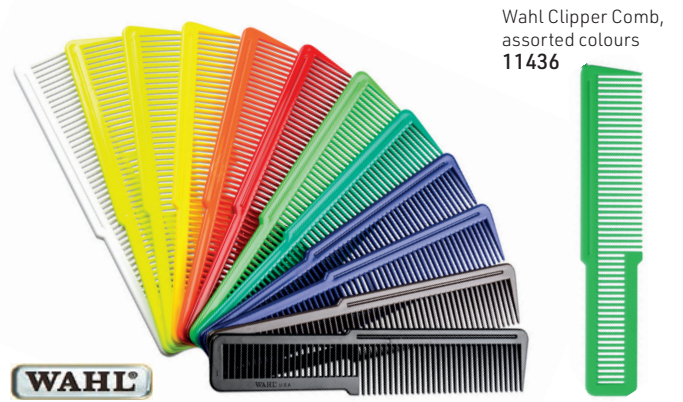

A-line Ionic comb set - Pink, 9 combs  
6389

A-Line Ionic comb set - White, 9 combs  
15672

A-line Ionic comb set - Purple, 9 combs  
4362

A-Line Carbon Set, 9 combs  
15673

A-line Ionic comb set - Mint, 9 combs  
14375

Wahl Clipper Comb,  
assorted colours  
11436

Men's combs:  
130mm x 28mm  
12168

154mm x 27mm  
12169

THE BEARD PRO  
Beard comb  
shapes your neck & cheek line in just  
minutes for the ideal beard shape  
12253