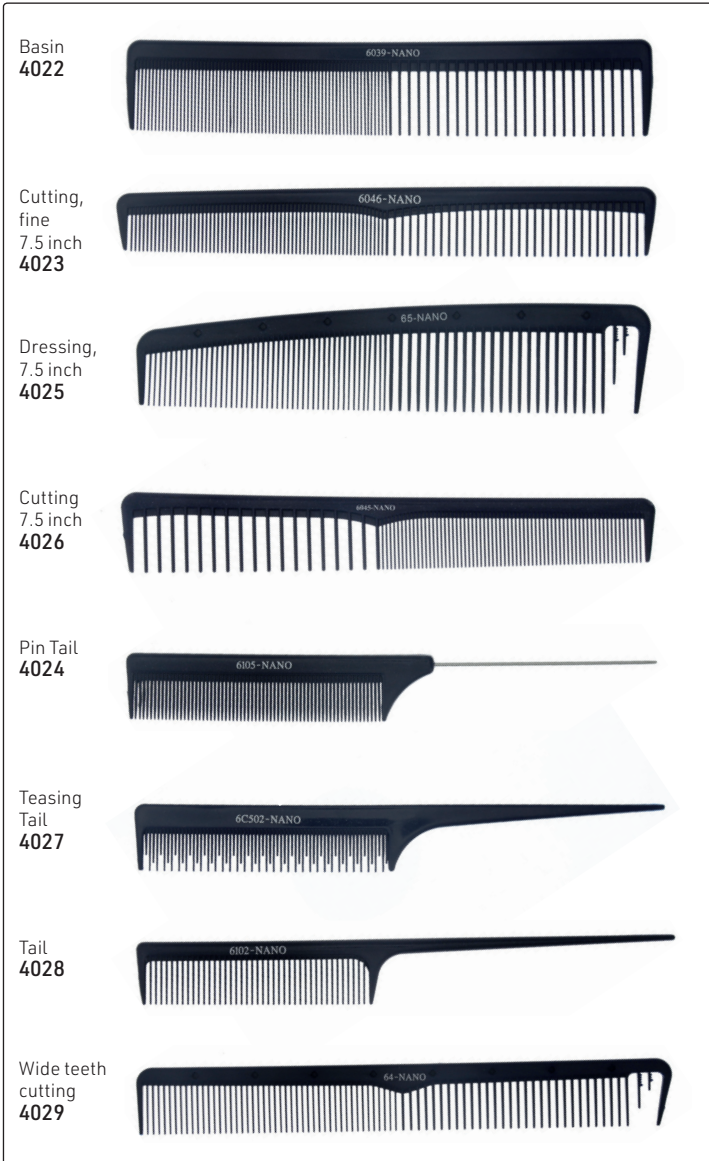

Krest

XL Pin set of 2  
1652

Clipper  
comb  
1654

7.75 inch Teaser  
1653

**Krest**

**Starflite: Anti-static, flexible & durable**

**Black Diamond**

**Professional Nano technology combs, with flexibility, anti-microbial, chemical resistant, excellent quality**

**Nano ionic combs, with flexibility, help hair retain moisture & shine, seamless surface inhibiting bacterial growth. Anti-static**

A-line Ionic comb set - Black, 9 combs  
4266

A-Line Ionic comb set - Rose, 9 combs  
15671