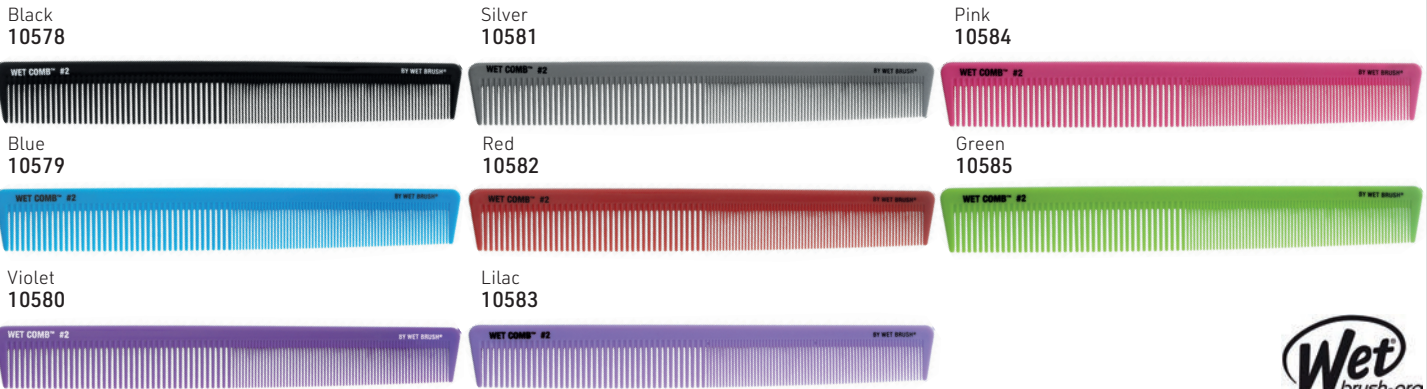

Black  
**9475**

Green  
**9476**

Silver  
**9478**

Purple  
**9477**

Teasing Comb,  
24 pieces  
per tub  
**11161**

**PRO DETANGLING COMB**

Pro Detangling Comb - WaveTooth™ design prevents clumping & effortlessly glides through tangles. EasyGrip™ handle provides secure grip even with wet hands.

Black  
15868

Pink  
15869

Purple  
15870

Wet Comb Kit, 10 piece  
Pink with pop-up brush  
9493

**FROM WET BRUSH - Carbonite**

Carbon, heat-proof, ideal for use with hot tools

Dresser comb  
14337

Cutting comb  
14338

Metal tail comb  
14339

Tail comb  
14340

Dresser comb with hook  
14341

Dresser comb wide tooth  
14342

**THE WET COMB 2**

Precision styling - the perfect degree of firmness for optimal performance. High heat & chemical-resistance. Designed to withstand heat up to 240°C. Works great on wet or dry hair. Anti-static, smooth finishing. Ultra-lightweight

**WET BRUSH - COMB DETANGLER MOROCCAN**

Powder Blue  
14532

Pink  
14533