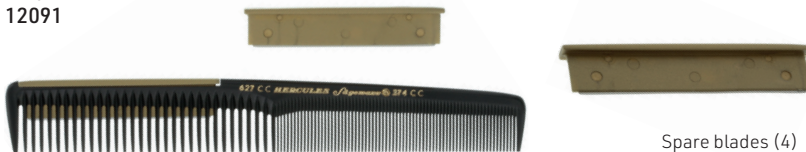

Hair thinning comb with blade insert & spare blade.
Allows you to thin out hair with the advantage of a comb
7 inch
12091

HERCULES SÄGEMANN®