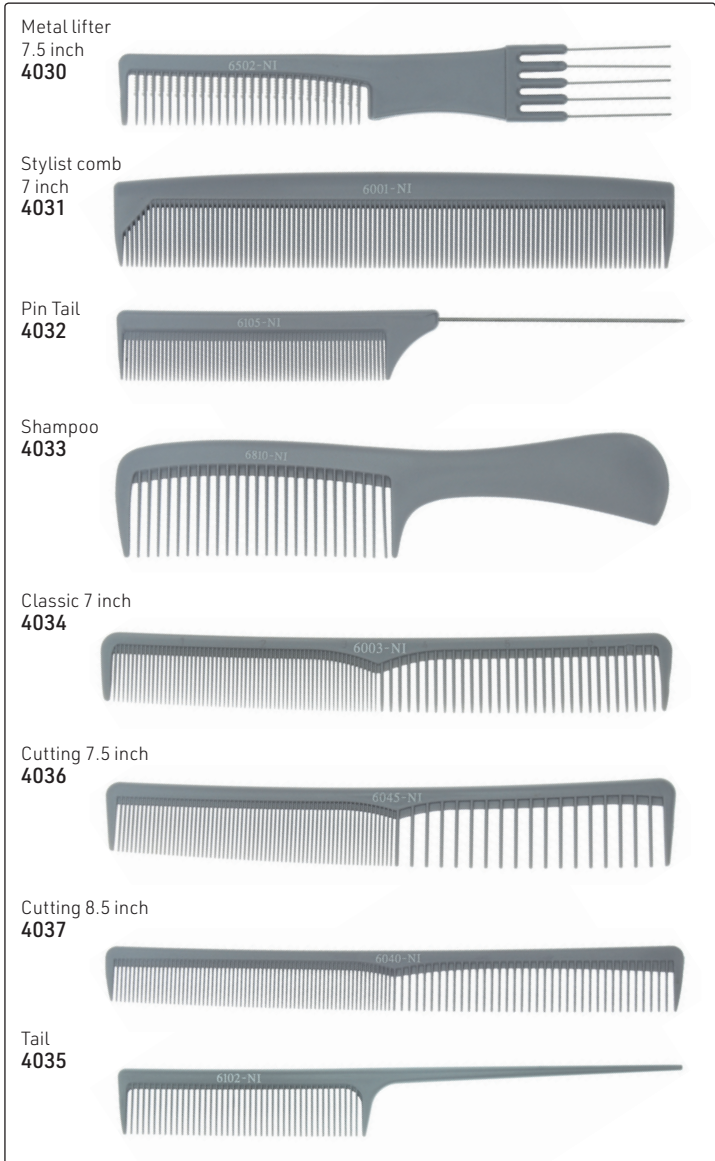

Krest

XL Pin set of 2  
1652

Clipper  
comb  
1654

7.75 inch Teaser  
1653

**Krest**

**Starflite: Anti-static, flexible & durable**

**Black Diamond**

**Professional Nano technology combs, with flexibility, anti-microbial, chemical resistant, excellent quality**

**Nano ionic combs, with flexibility, help hair retain moisture & shine, seamless surface inhibiting bacterial growth. Anti-static**

A-line Ionic comb set - Black, 9 combs  
4266

A-Line Ionic comb set - Rose, 9 combs  
15671