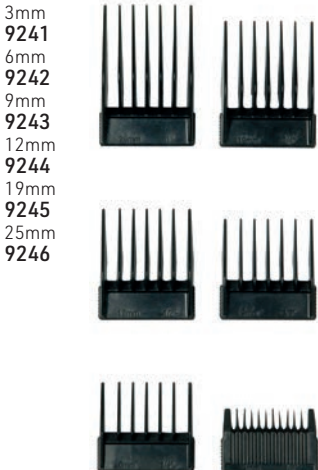

JAGUAR
JAGUAR CM2000
 Shell colour
9228

JAGUAR
JAGUAR CM2000
 Coral colour
9229

JAGUAR CM2000 ACCESSORIES
 Blade set: steel, chrome **4354**

CM2000 Jaguar
 Clipper casing
4756
 (not shown)

Attachment Combs

- Charging time: 2,5 hours
- Weight: 238g
- Standard cutting length: 0,5mm with variable settings
- Longer battery lifetime
- Sharp, steel cutting head

Component set
14801

Cutting Head
14802

Adaptor plug
13184