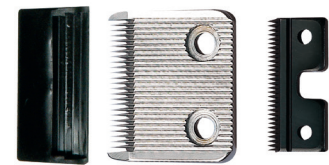

Clippers

WAHL

BARBICIDE

JAGUAR

andis

Panasonic

Jaguar corded pivot motor clippers

Hair clipper for mains operation, equipped with a powerful, extremely low-noise, bipolar swing motor. Precision cutting blades for exceptional sharpness & a long service life, with fast assembly system for the cutting blades. They are easy to fix simply by positioning them without alignment. Infinitely variable settings for cutting length, from 1 to 2 mm. Includes 6 attachment combs (3, 6, 9, 12, 19, 25mm) & maintenance set.

JAGUAR
JAGUAR CM2000 PROFESSIONAL
 Black
14107

JAGUAR
JAGUAR CM2000 FUSION
 Developed by professionals for professionals. Extremely quiet, two-pole pivot motor. Precision cutting plates, extraordinary sharpness, long-lasting, extremely good cutting quality.
 6 attachment combs
7289

JAGUAR
JAGUAR CM2000
 Shell colour
9228

JAGUAR
JAGUAR CM2000
 Coral colour
9229

JAGUAR CM2000 ACCESSORIES
 Blade set: steel, chrome **4354**

CM2000 Jaguar
 Clipper casing
4756
 (not shown)

Attachment Combs

Maintenance Set
 for cutting
 blades
9230

Jaguar cord/cordless, rotary motor clippers

From Jaguar
J-CUT 50 Clipper, long battery lifetime & a powerful, fast-operating motor. Suitable for mains & battery operation. Ideal for barbers.
 4 attachment combs
 (3, 6, 9 & 12mm)
12054