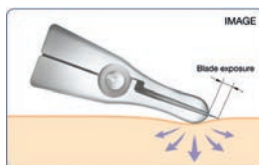

Blades for Artist Club razor
Guarded razor blade, safer & makes a safe & smooth stroke, for razor 13553 & 13554, 15 blades
13555

Standard blade for razor 13553 & 13554, 20 blades
13556

From FEATHER
The **Artist Club razor** - the ultimate key for smooth shaving, with the perfect balance of rounded tip & moderate blade exposure, making the shaving experience softer & smoother.

Features:

- Blades feel very soft on the skin from the beginning
- Smoother shaving makes barbers' work smoother too
- High-grade materials are used for razor body & handles for high durability
- Shape & weight are perfectly balanced

Black (uses blades 13555 or 13556 shown above)
13553

(no blades)

Professional Japanese Razor
(uses blades 13555 or 13556 shown above)
13554

(no blades)

New Type of "thinning" blades, 10 blades
This blade has two extra notches & less area of blade edge is exposed to it can be used to control volume & create texture
11128

Feather Styling blades,
10 per box
1246

FEATHER

Feather Cut blades
10 per box
Corrugated
2113

FEATHER

Feather New Hi-Stainless
double edged blades
10 per packet
2487

FEATHER

Feather Cut blades
10 per box
Smooth
6173

From Feather Japan. Feather is a leading manufacturer in razor haircutting technology. All razors have exceptional balance & feel, with a high-level of safety.

Styling Razor, with guard, includes 1 blade for all - a favourite razor for hairdressers. Uses blades 1246, 2113, 6173 & 11128

Fuchsia
11117

Black
11118

Aqua
11119

Short handle, with guard. Uses blades 1246, 2113, 6173 & 11128

Black
11120

Genuine Custom Razor. Uses blades 1246, 2113, 6173 & 11128

FEATHER

Nape Razor, for great control