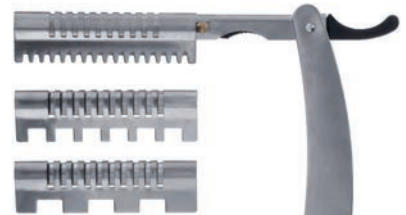

Razor Comb
(uses blade 6173)
Includes 1 blade
5871

Hair Shaper (uses
blade 2487)
Includes 1 blade
1148

Razor Blade Disposable Canister
15937

NEW!

Hair Shaper 24cm
(uses blade 2487 or 8077)
No blade
12497

Razor with attachments
(uses blade 1175)
Includes 1 blade
1179

Razor Set with
Blade &
attachments
(uses blades
1175 or 2441)
Includes 2 blades
3264

Razor with
Attachments
(uses blade 1175)
No blade
1178

Razor, Wooden Handle
Gold, no blade
Use blades 2487
15331

NEW!

Razor, Wooden Handle
Silver, no blade
Uses blade 1592
15332